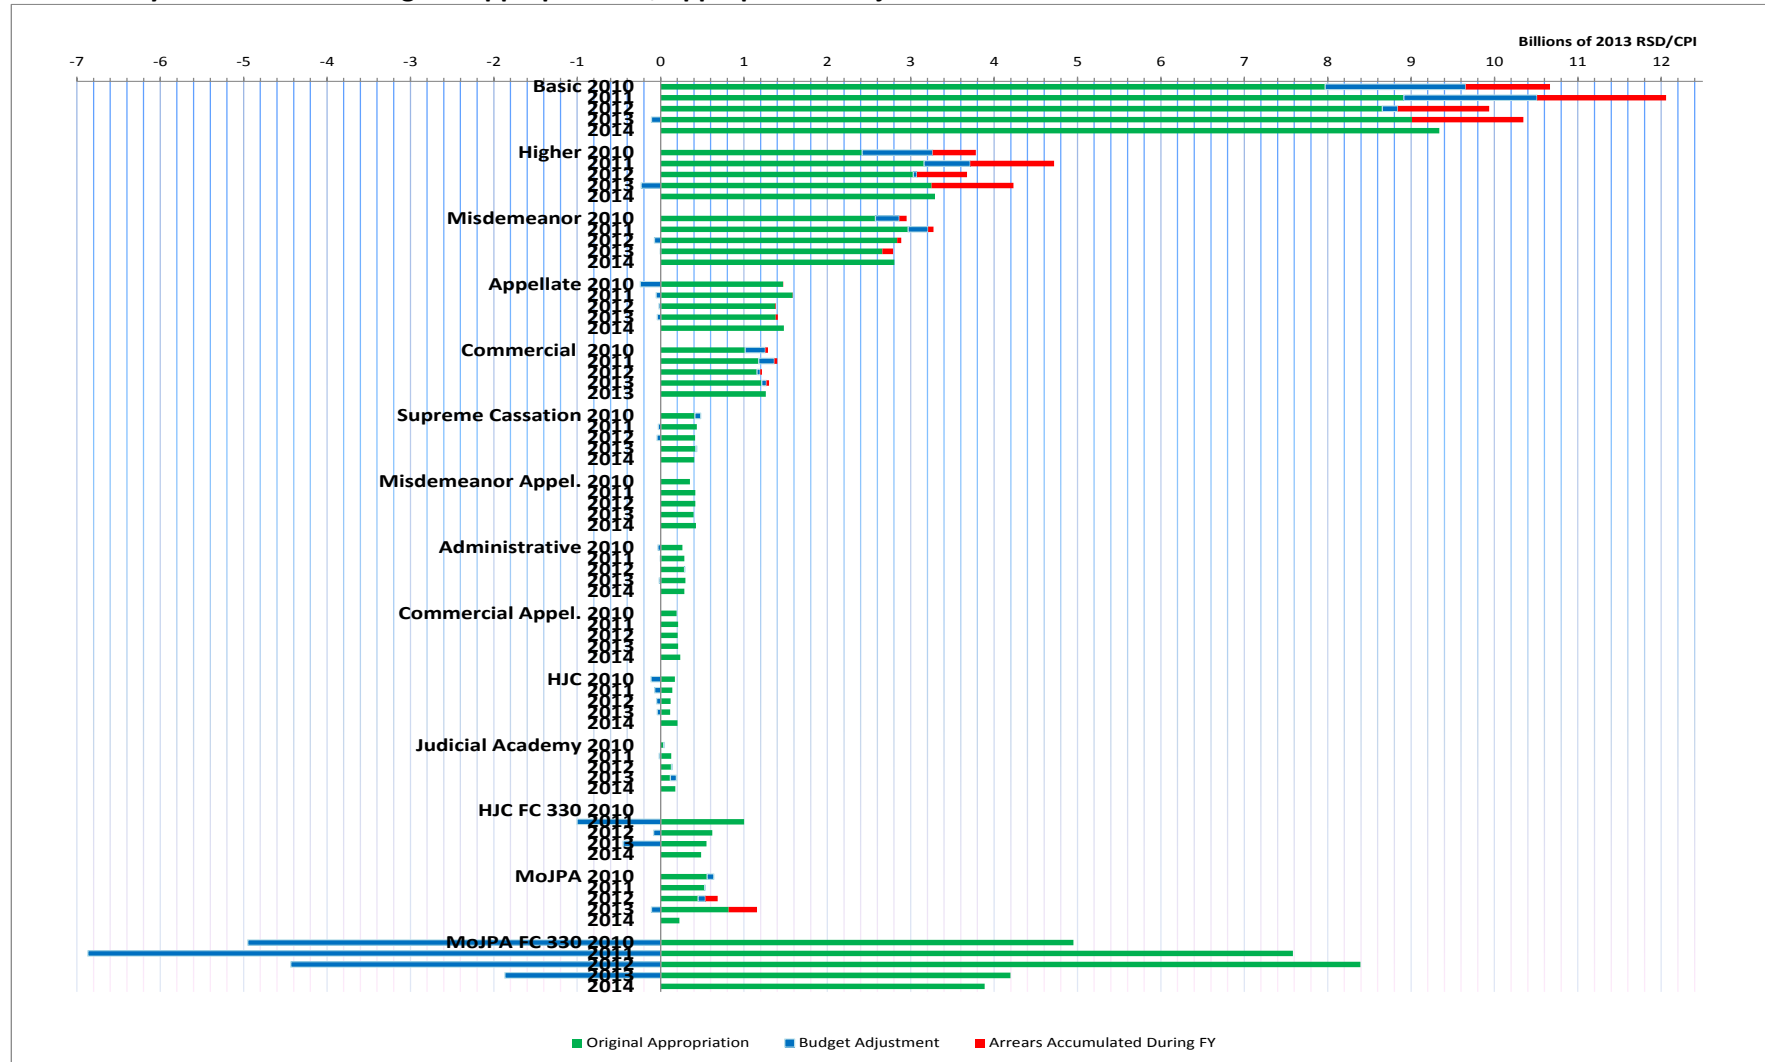

Figure 119: Court System 2010-2014 Original Appropriations, Appropriation Adjustments and Arrears⁶⁷⁵

⁶⁷⁵ Megadata Table, World Bank. (Available at: <http://www.mdtfjss.org.rs/en/serbia-judicial-functional-review>).